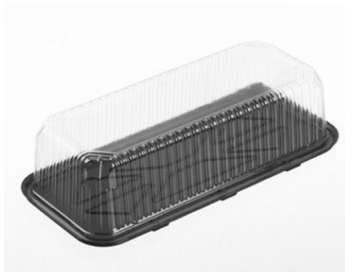

×

Create new list

List Name

List Privacy

List Icon

Cancel Submit

CAKE CONTAINER 1/8 LONG BLACK BASE W/ DOME

Rating: Not Rated Yet